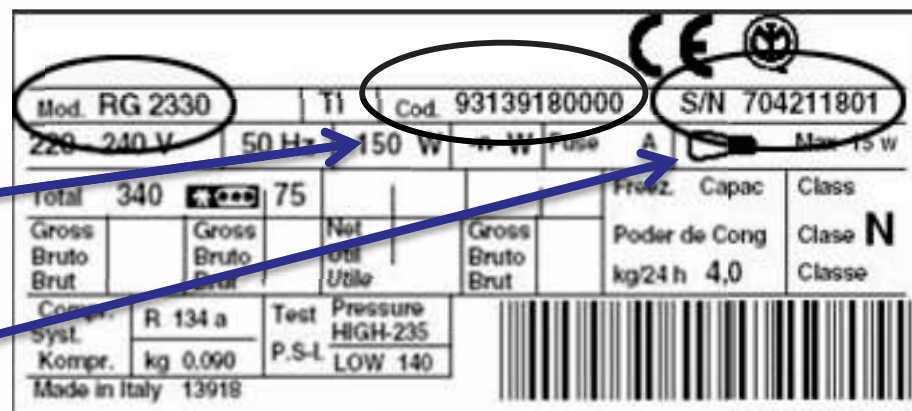

Programming Indesit module

Apparecchio/Modello: RG2330

Cod. 9313918000

S/N : 704211801